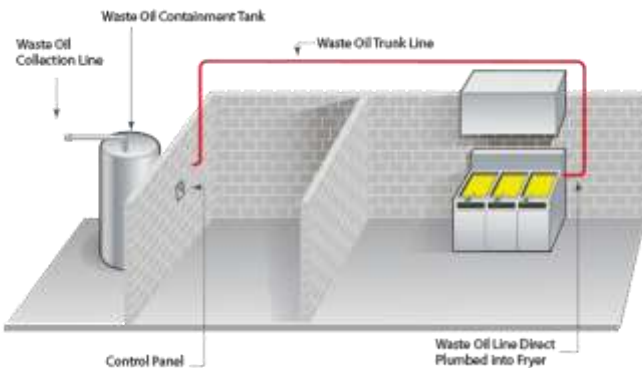

MOPAC
Rendering

Better for the environment.
Better for your business.
MOPAC.COM

Tel: 1-800-967-8325 opt. 2

140 YEARS OF SERVICE

Safe, Efficient Grease Recycling

RESTAURANT & CHAINS Outdoor Solutions

MOPAC can provide different outdoor containers, which are always complimentary with our service. Our outdoor containers are all made with durable materials, as well as protective features like locks and screens. MOPAC supplies 2-55 gallon drums, or a 110, 200 or 300 gallon tank.

SUPERMARKETS

Combine Byproduct Recycling

Supermarkets and other similarly structured stores and businesses depend on MOPAC for collection of not just their used cooking oil, but other materials as well. We collect inedible fat and bone product. All of these materials are processed at our main facility and recycled into different markets. MOPAC takes unwanted, used material from supermarkets and give it a second life. MOPAC has multiple sized storage containers for cooking oil or inedible products, all fitted with lids.

INDUSTRIAL PROCESSORS, CASINOS, STADIUMS & MORE

Customized Solutions

For large venues, disposal services need to be prompt, hassle-free, and consistent. Each location or venue is unique, and MOPAC understands the challenges this poses. We currently partner with various industrial processors, like snack food companies, as well as hotels, casinos, stadiums, and concert halls. MOPAC sources indoor tanks to spec, as well as offering mobile grease disposal units that can clean a fryer in 30 seconds and holds up to 75 gallons of used oil, making it one of the safest and most efficient grease collection units on the market.